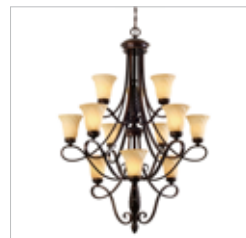

8106-363 CDB